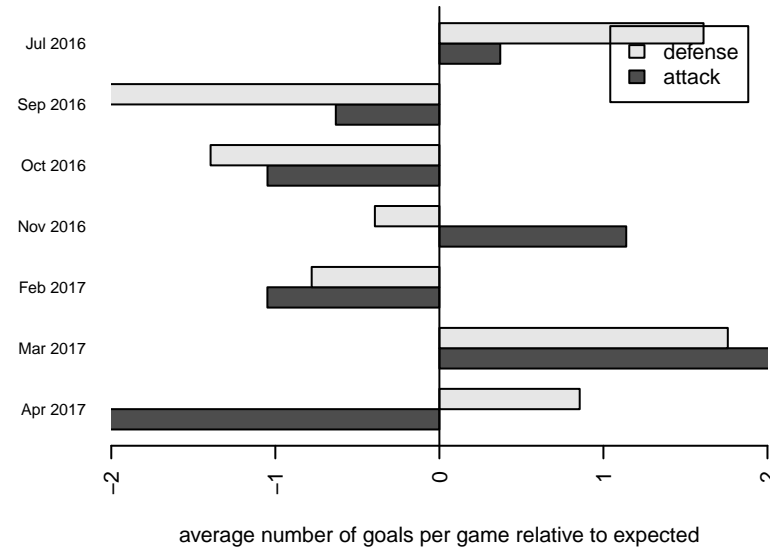

Performance relative to 13 month average