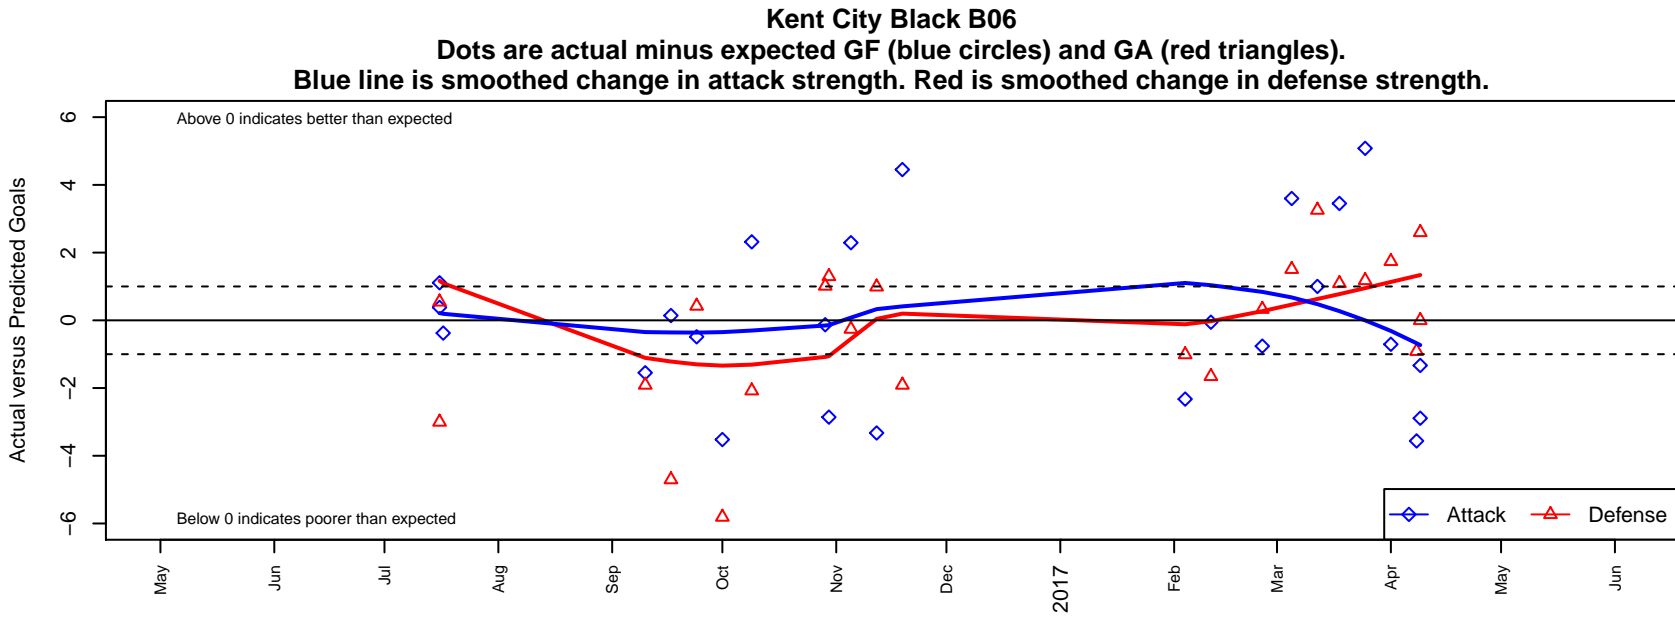

Kent City Black B06

Kent City FC
 Kent, WA
 B06 total strength=405
 attack=0.59 defense=0.11
 fall league = PSPL Copa Blue U11
 spr league = Spr PSPL Copa U11

alt names used:
 Kent City FC B06 Black
 Kent City FC B06 Black
 Kent City FC B06 Black
 KENT CITY FC B06 BLACK (WA)

Venues played:
 2016 KITG BU11 White
 2016 PSPL Copa Blue U11
 2016 Spr PSPL Copa U11
 2016 WA Cup U11 Bronze U11

**attack and defense variance (black dot)
relative to other teams
and top 10 in region**