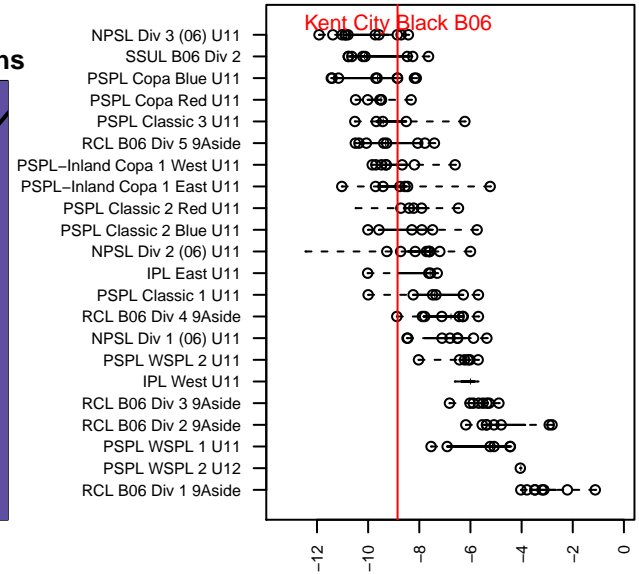

**attack and defense rating
relative to others at age
and all opponents in last 13 months**