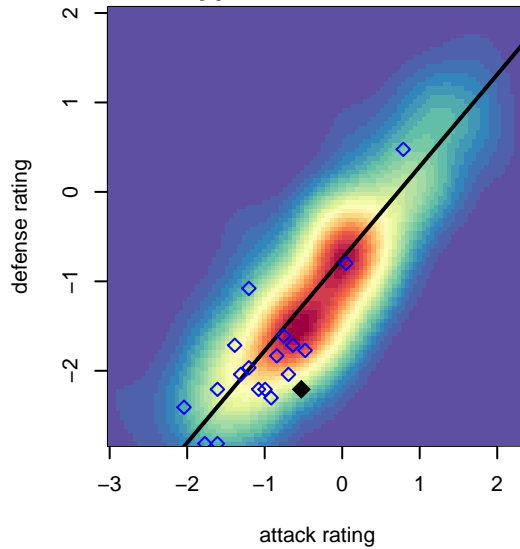

**attack and defense rating
relative to others at age
and all opponents in last 13 months**