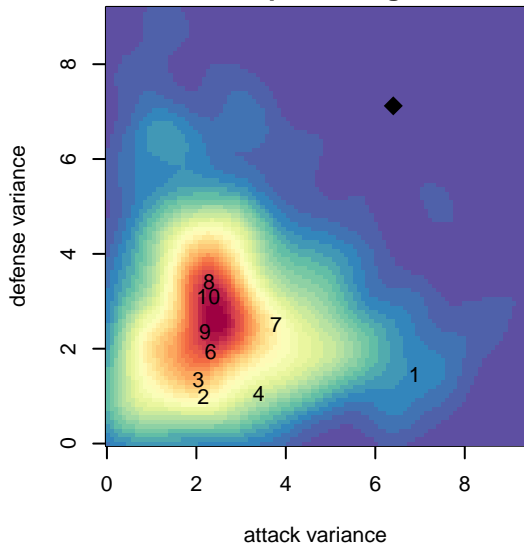

Kent City Black B06

Kent City FC
 Kent, WA
 B06 total strength=405
 attack=0.59 defense=0.11
 fall league = PSPL Copa Blue U11
 spr league = Spr PSPL Copa U11

alt names used:
 Kent City FC B06 Black
 Kent City FC B06 Black
 Kent City FC B06 Black
 KENT CITY FC B06 BLACK (WA)

Venues played:
 2016 KITG BU11 White
 2016 PSPL Copa Blue U11
 2016 Spr PSPL Copa U11
 2016 WA Cup U11 Bronze U11

**attack and defense variance (black dot)
relative to other teams
and top 10 in region**